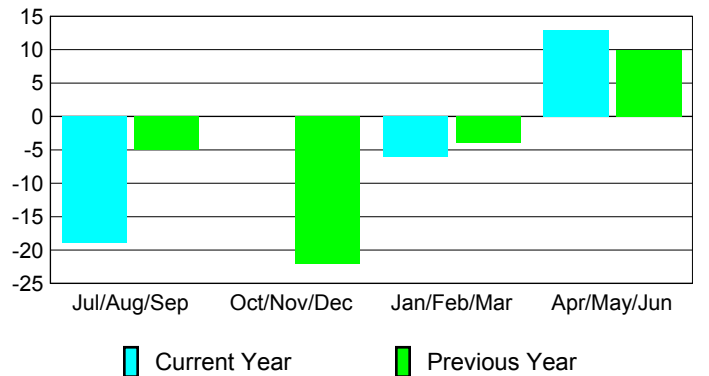

Membership Results 2008-2009

Membership 2007-2008

Month	Net Memb Goal	Actual New Memb	Actual Dropped Memb	Gain/Loss of Memb	Gain/Loss of Memb
Jul/Aug/Sep	5	17	-36	-19	-5
Oct/Nov/Dec	15	32	-32	0	-22
Jan/Feb/Mar	-5	24	-30	-6	-4
Apr/May/June	-5	41	-28	13	10
Totals	10	114	-126	-12	-21

Membership Results 2008-2009

Goal, New, Dropped, Gain/Loss

Comparison of Membership Gain/Loss

Current Year Compared to the Previous Year

Gender Comparison 2008-2009

Male

Female