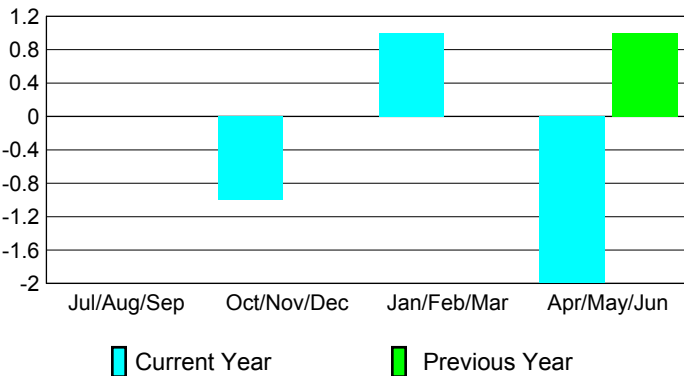

2008-2009 GMT Quarterly Report for District (or Undistricted) District 201C1

GMT: **Anthony 'Tony' J Benbow**

Location: **AUSTRALIA**

GMT CA: **7**

CLUBS

Club Results 2008-2009

Clubs 2007-2008

Month	New Club Goal	Actual New Clubs	Actual Dropped Clubs	Gain/Loss of Clubs	Gain/Loss of Clubs
Jul/Aug/Sep	0	0	0	0	0
Oct/Nov/Dec	1	0	-1	-1	0
Jan/Feb/Mar	0	0	1	1	0
Apr/May/June	0	0	-2	-2	1
Totals	1	0	-2	-2	1

Club Results 2008-2009

Goal, New, Dropped, Gain/Loss

Comparison of Club Gain/Loss

Current Year Compared to the Previous Year

YTD Status Quo Clubs 2008-2009

Status Quo Clubs Compared to Status Quo Members

MEMBERSHIP