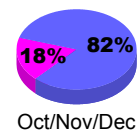

Membership Results 2008-2009

Membership 2007-2008

Month	Net Memb Goal	Actual New Memb	Actual Dropped Memb	Gain/Loss of Memb	Gain/Loss of Memb
Jul/Aug/Sep	5	17	-36	-19	-5
Oct/Nov/Dec	15	32	-32	0	-22
Jan/Feb/Mar	-5	24	-30	-6	-4
Apr/May/June	-5	41	-28	13	10
Totals	10	114	-126	-12	-21

Membership Results 2008-2009

Goal, New, Dropped, Gain/Loss

Comparison of Membership Gain/Loss

Current Year Compared to the Previous Year

Gender Comparison 2008-2009

Male

Female