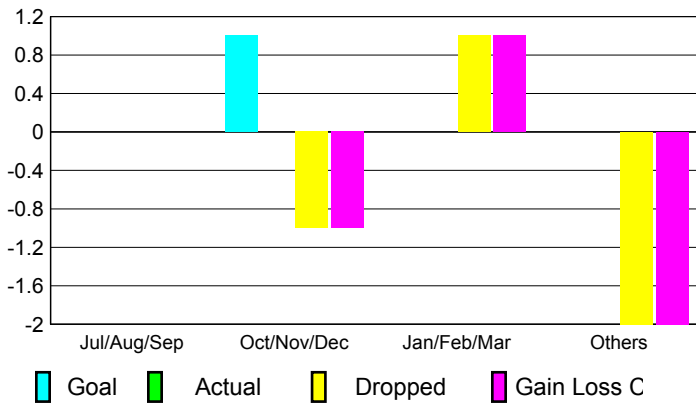

2008-2009 GMT Quarterly Report for District (or Undistricted) District 201C1

GMT: **Anthony 'Tony' J Benbow**

Location: **AUSTRALIA**

GMT CA: **7**

CLUBS

Club Results 2008-2009

Clubs 2007-2008

Month	New Club Goal	Actual New Clubs	Actual Dropped Clubs	Gain/Loss of Clubs	Gain/Loss of Clubs
Jul/Aug/Sep	0	0	0	0	0
Oct/Nov/Dec	1	0	-1	-1	0
Jan/Feb/Mar	0	0	1	1	0
Apr/May/June	0	0	-2	-2	1
Totals	1	0	-2	-2	1

Club Results 2008-2009

Goal, New, Dropped, Gain/Loss

Comparison of Club Gain/Loss

Current Year Compared to the Previous Year

YTD Status Quo Clubs 2008-2009

Status Quo Clubs Compared to Status Quo Members

MEMBERSHIP

Membership Results 2008-2009

Membership 2007-2008

Month	Net Memb Goal	Actual New Memb	Actual Dropped Memb	Gain/Loss of Memb	Gain/Loss of Memb
Jul/Aug/Sep	5	17	-36	-19	-5
Oct/Nov/Dec	15	32	-32	0	-22
Jan/Feb/Mar	-5	24	-30	-6	-4
Apr/May/June	-5	41	-28	13	10
Totals	10	114	-126	-12	-21