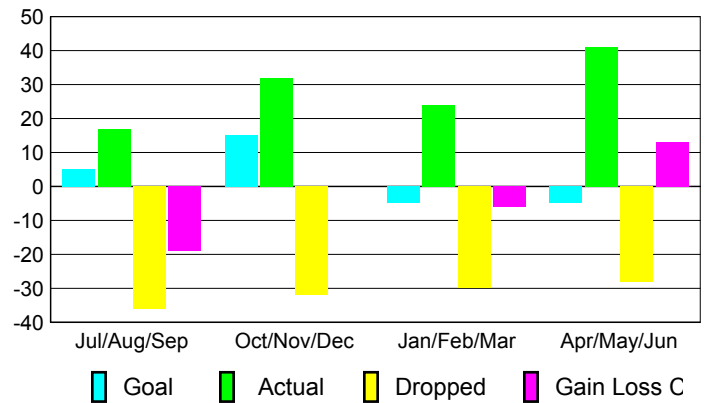

Membership Results 2008-2009

Goal, New, Dropped, Gain/Loss

Comparison of Membership Gain/Loss

Current Year Compared to the Previous Year